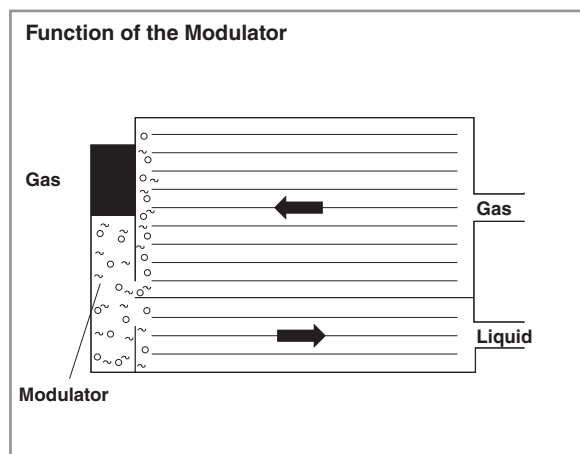

GB

Condensers

The condenser is a heat exchanger belonging to the vehicle air conditioning system. Its function is to condense the refrigerant in the A/C cycle. As a heat exchanger, the condenser's structure is similar to that of the radiator, but it has to withstand the high internal pressures (up to 34 Bar) typical for air conditioning systems. DENSO condensers, particularly our most recent applications, have an integrated filter/dryer to ensure greater efficiency of the air conditioning system.