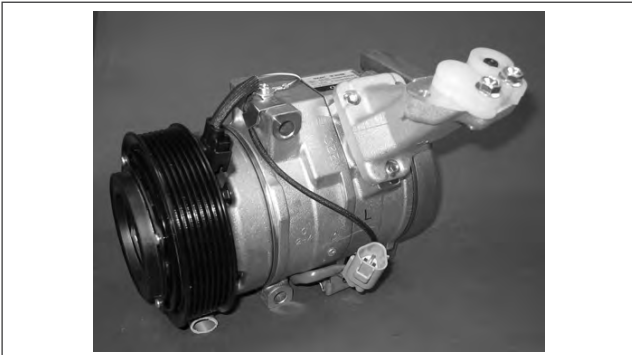

TOYOTA		DCP50224	
Compressor Type	10S17C	Clutch Type	LC45
Refrigerant Type	R134a	Voltage	12
Oil Type	ND-oil 8	Pulley Type	Magnetic Clutch
Oil Quantity	200	Diameter	120