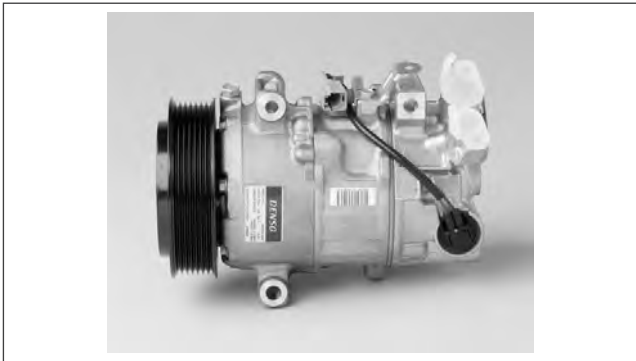

RENAULT		DCP23035	
Compressor Type	6SBL14C	Clutch Type	LC45S
Refrigerant Type	R134a	Voltage	12
Oil Type	ND-oil 8	Pulley Type	Magnetic Clutch
Oil Quantity	110	Diameter	125

RENAULT		DCP23530	
Compressor Type	10PA15C	Clutch Type	L50
Refrigerant Type	R134a	Voltage	12
Oil Type	ND-oil 8	Pulley Type	Magnetic Clutch
Oil Quantity	230	Diameter	119.6