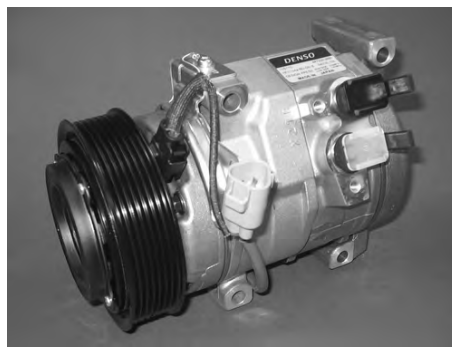

TOYOTA		DCP50081	
Compressor Type	10S17C	Clutch Type	LS45
Refrigerant Type	R134a	Voltage	12
Oil Type	ND-oil 8	Pulley Type	Magnetic Clutch
Oil Quantity	195	Diameter	120