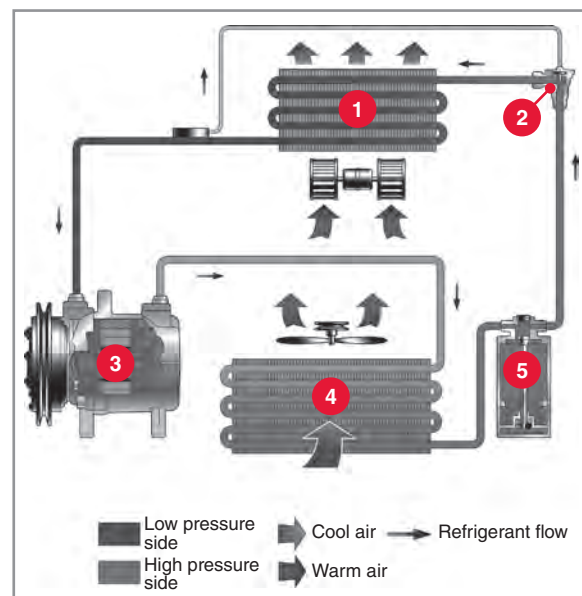

DENSO Receiver Drier

The receiver drier will store the refrigerant until the evaporator requires it, ensuring that only liquefied refrigerant flows to the evaporator. Secondly the refrigerant is filtered and dried. After separation of gas and liquid, liquid refrigerant flows to the expansion valve.

DENSO Expansion Valve

The expansion valve injects the refrigerant into the evaporator, changing the refrigerant from a high pressure and high temperature liquid, into a low pressure and low temperature liquid and gas mixture.

DENSO Evaporator

The evaporator vaporises the low pressure and low temperature refrigerant. When vaporising the refrigerant a large amount of heat is required which the evaporator absorbs from the warm air passing over the evaporator fins, thus cooling the passenger compartment. All liquid changes into a gas and flows to the compressor.

The process is then repeated again.

DENSO Pressure Switch or Sensor

The pressure switch (or pressure sensor) is a safety device which protects the refrigerant cycle components from a too high pressure or a too low pressure. Secondly the pressure sensor sends the signal to a control unit, which uses the signal to calculate the correct variable displacement of the electronic controlled variable type compressor.

1. Evaporator
2. Expansion valve
3. Compressor
4. Condenser
5. Receiver Drier