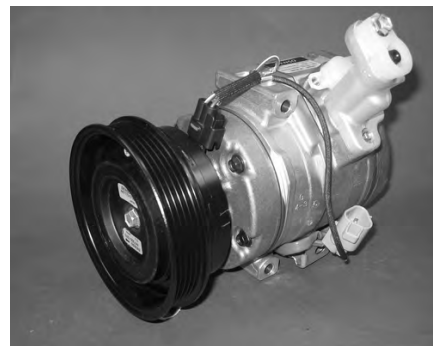

TOYOTA		DCP50090	
Compressor Type	10S15L	Clutch Type	LS45
Refrigerant Type	R134a	Voltage	12
Oil Type	ND-oil 8	Pulley Type	Magnetic Clutch
Oil Quantity	120	Diameter	120