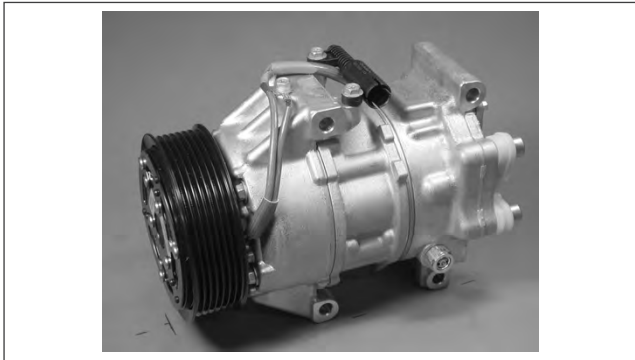

BMW		DCP05022	
Compressor Type	5SA09C	Clutch Type	CL / LC35S
Refrigerant Type	R134a	Voltage	12
Oil Type	ND-oil 8	Pulley Type	Magnetic Clutch
Oil Quantity	90	Diameter	105