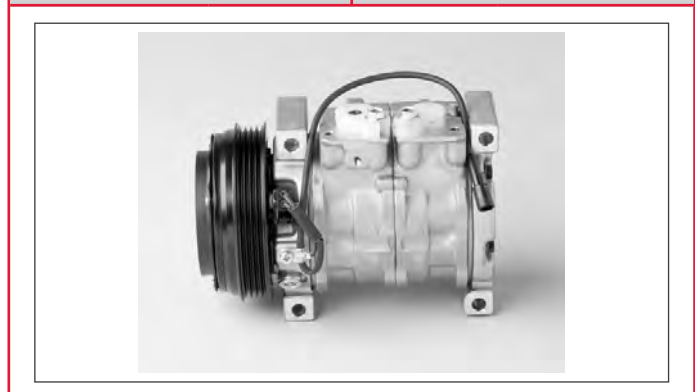

SUZUKI		DCP47003	
Compressor Type	10S13C	Clutch Type	
Refrigerant Type	R134a	Voltage	12
Oil Type	ND-oil 8	Pulley Type	Magnetic Clutch
Oil Quantity	100	Diameter	110