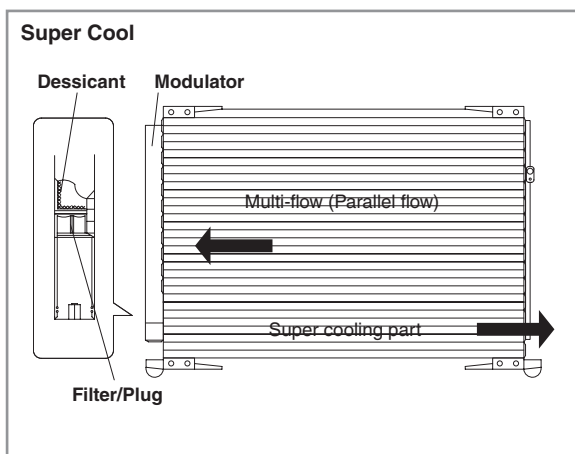

GB

Condensers

The condenser is a heat exchanger belonging to the vehicle air conditioning system. Its function is to condense the refrigerant in the A/C cycle. As a heat exchanger, the condenser's structure is similar to that of the radiator, but it has to withstand the high internal pressures (up to 34 Bar) typical for air conditioning systems. DENSO condensers, particularly our most recent applications, have an integrated filter/dryer to ensure greater efficiency of the air conditioning system.