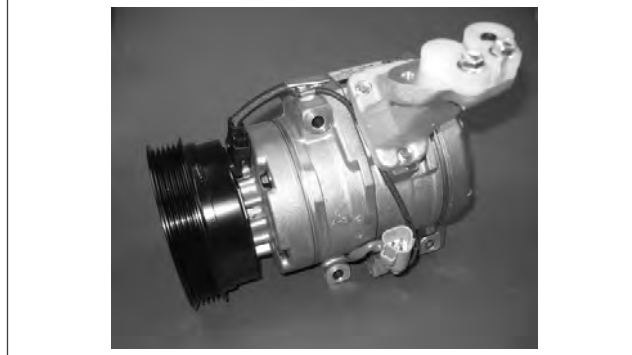

TOYOTA		DCP50225	
Compressor Type	10S15L	Clutch Type	LC45
Refrigerant Type	R134a	Voltage	12
Oil Type	ND-oil 8	Pulley Type	Magnetic Clutch
Oil Quantity	120	Diameter	115