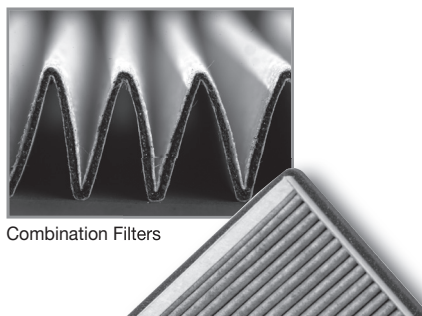

Car Air-Flow

Superior Technology

DENSO's understanding of HVAC systems means our Cabin Air Filters feature advanced filter technology to ensure a healthier in-car environment. The fleece material we use contains up to five individual layers which trap almost 100% of harmful pollutants and particles, holding them well away from the vehicle interior where they cannot be breathed in. DENSO filters have extremely accurate fitting mechanisms sealing the filter to the housing, increasing filtration efficiency. Their efficient design also protects the HVAC system, benefiting the health of every passenger, and people with allergies.

GB

Filter Types

Particle Filters

Particle Filters from DENSO offer exceptional protection from dust, soot, pollen and particles. Featuring multi-layer fleece material to efficiently remove dust and solid matter, they also have a large dust holding capacity and minimise air flow resistance.

Particle Filters

Combination Filters

DENSO Combination Filters offer all of the blocking, electrostatic and nanofibre technologies of our Particle Filters; trapping almost 100% of dust, pollen and solid particles before they can be inhaled.

Combination Filters

How do they work?

- > **Removal by blocking** – particles are prevented from entering the cabin by a close meshed, non-woven filter layer. Particles trapped are then deposited into the filter housing.
- > **Removal by electrostatics** – small particles with permanent or temporary charges are attracted and held back by electrostatic interaction.
- > **Nanofibre coatings** – A layer of fine fibres is spun into the filter media, preventing pressure drop.