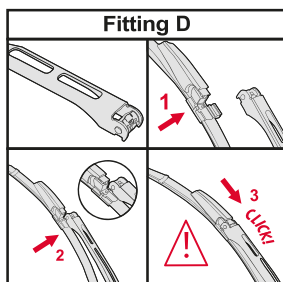

STANDARD BLADE WITH MULTICLIP	STANDARD BLADE BAYONET AND HOOK CONNECTOR	STANDARD BLADE WITH TWIN-SCREW CONNECTOR	
<p data-bbox="148 459 346 526">How to replace the blade</p> <p data-bbox="148 537 231 571">Hook</p>  <p data-bbox="148 1097 280 1153">Multi Clip 9x3 mm 9x4 mm</p>	<p data-bbox="479 459 677 526">How to replace the blade</p> <p data-bbox="479 537 627 571">Bayonet</p>  <p data-bbox="479 985 611 1030">A Hook</p>  <p data-bbox="479 1456 611 1500">B Hook</p> 	<p data-bbox="809 459 1007 526">How to replace the blade</p> <p data-bbox="809 537 958 571">Twin-screw</p> 	<p data-bbox="1139 459 1338 526">How to replace the blade</p> <p data-bbox="1139 537 1288 571">Twin-screw</p> 

FLAT BLADES: RETROFIT

Wiper Blades | Fitting instructions

GB

Hybrid Blades

<p>How to detach the old blade</p> <ol style="list-style-type: none">   <p>How to attach the new blade</p> <ol style="list-style-type: none">    	<p>Place the wiper arm over the picture to determine the size</p>  <p>7 mm 9x3=>No need to change clip (Go to "How to install blade")</p> <p>11 mm 9x4=>Change to attached adaptor (Go to "How to change clip")</p>	<p>How to change the clip</p> <ol style="list-style-type: none">        	<p>How to install the blade</p> <ol style="list-style-type: none">    
---	---	--	--