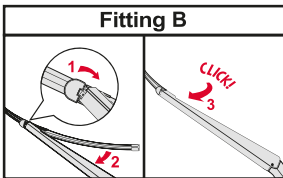

ESCOBILLAS PLANAS: SUSTITUCION OE

ESCOBILLAS PLANAS: RETROFIT