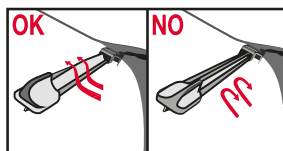

SE

Flat Blades