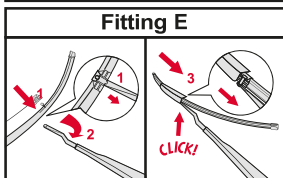

RU

Бескаркасные щетки стеклоочистителя

КОМПЛЕКТ БЕСКАРКАСНЫХ ЩЕТОК С ОРИГИНАЛЬНЫМ КРЕПЛЕНИЕМ

БЕСКАРКАСНЫЕ ЩЕТКИ С КРЕПЛЕНИЕМ ПОД КРЮК (УНИВЕРСАЛЬНЫЕ)