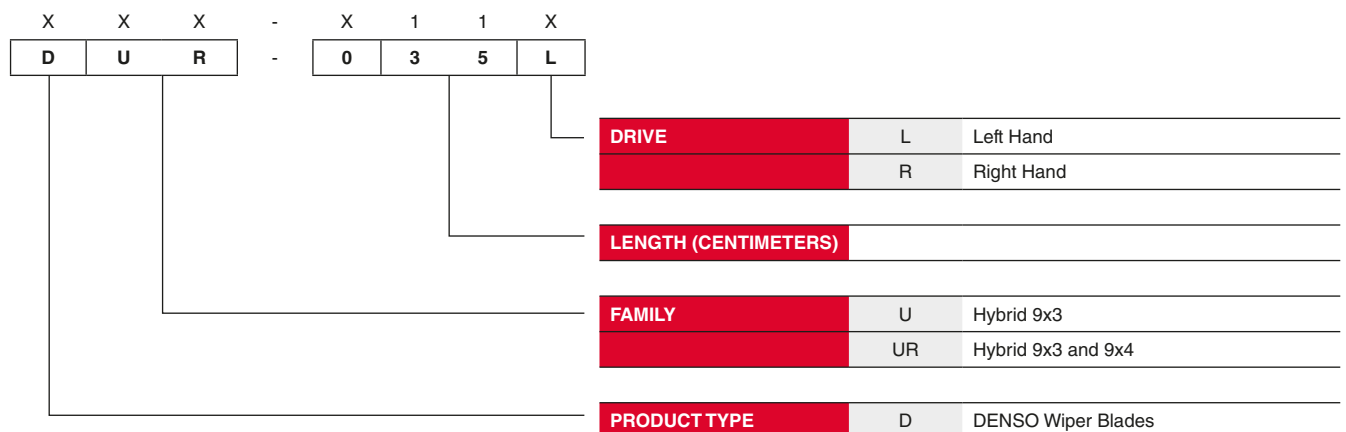

Wiper Blades | Identification Table

GB

Wiper Blade Part Number Key

Flat Blades

Hybrid Blades

Wiper Blades | Fitting instructions

GB

Standard Blades