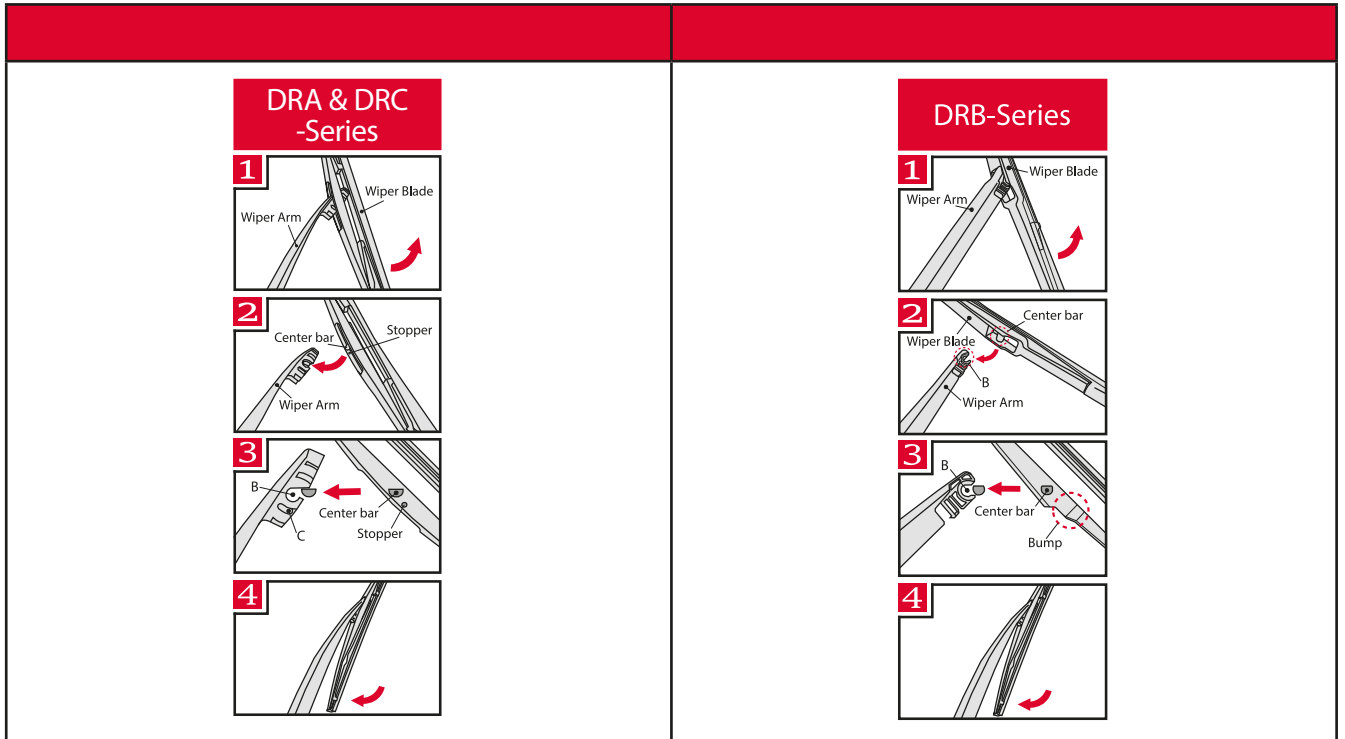

Spazzole posteriori

I

Spazzole Flat

SPAZZOLE FLAT: SOSTITUZIONE OE

SPAZZOLE FLAT: INSTALLAZIONE POSTERIORE

I

Spazzole Hybrid

<p>How to detach the old blade</p>  <p>1 Pull up</p>  <p>2</p> <p>How to attach the new blade</p>  <p>1 Pull up</p>  <p>2</p>  <p>3 CLICK! Push down</p>	<p>Place the wiper arm over the picture to determine the size</p>  <p>7 mm</p> <p>9x3=>No need to change clip (Go to "How to install blade")</p>  <p>11 mm</p> <p>9x4=>Change to attached adaptor (Go to "How to change clip")</p>	<p>How to change the clip</p>  <p>1 9x4 Clip First check if the clip is inside the package.</p>  <p>2 Holder Clip Push here (both sides).</p>  <p>3 Pull the holder upward and pinch the clip tip with your thumb and forefinger.</p>  <p>4 Lift up the holder while pushing the tip from both sides to avoid the holder releasing from the clip. Next, pull up the holder.</p>  <p>5 Blade without clip.</p>  <p>6 Gutter Opening for rivet Guide pin Insert the guide pins inside the blade into the gutter of the clip.</p>  <p>7 Push down the clip on the rivet of the blade until you can hear a "click" sound. Please follow this instruction to avoid clip damage.</p>	<p>How to install the blade</p>  <p>1 Lift up the holder portion.</p>  <p>2 Insert the arm in the clip while pushing the wiper rubber. Then rotate the blade.</p>  <p>3 Pull up the blade to fit into the arm.</p>  <p>4 Push holder until "click" sound. Check if the blade is installed properly.</p>
--	---	---	---