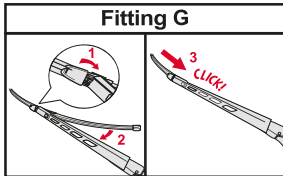

RU

Бескаркасные щетки стеклоочистителя

КОМПЛЕКТ БЕСКАРКАСНЫХ ЩЕТОК С ОРИГИНАЛЬНЫМ КРЕПЛЕНИЕМ

БЕСКАРКАСНЫЕ ЩЕТКИ С КРЕПЛЕНИЕМ ПОД КРЮК (УНИВЕРСАЛЬНЫЕ)