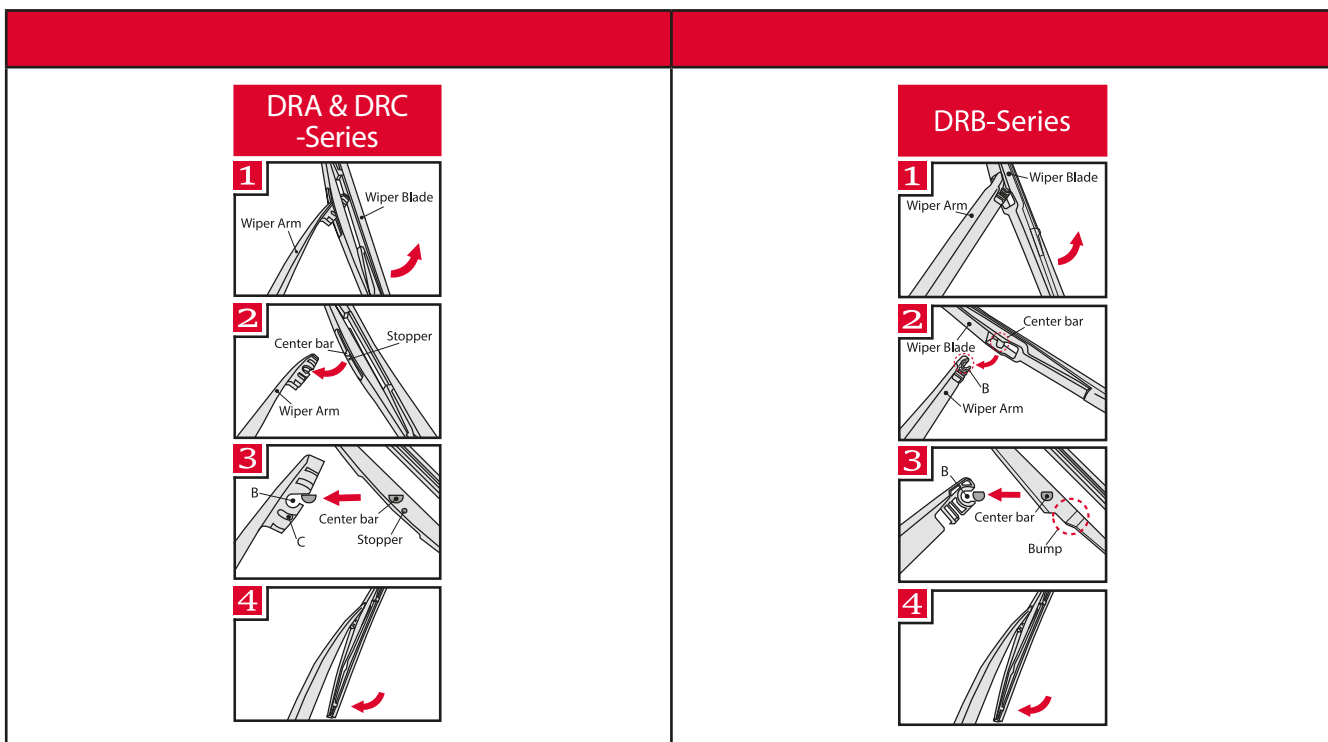

RU

Задние щетки стеклоочистителя