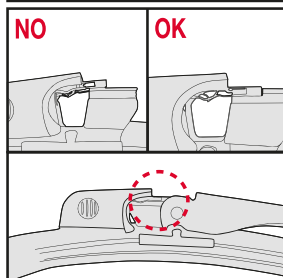

FLATBLADES: OE-ERSATZ

RETROFIT-FLATBLADES