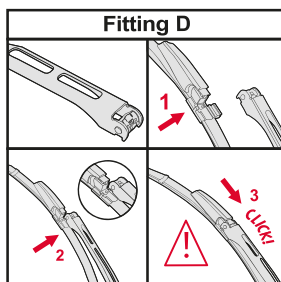

BALAIS PLATS : REMPLACEMENT OE

BALAIS PLATS : RETROFIT