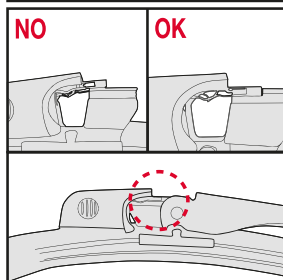

STANDARD BLADE WITH MULTICLIP	STANDARD BLADE BAYONET AND HOOK CONNECTOR	STANDARD BLADE WITH TWIN-SCREW CONNECTOR	
<p data-bbox="148 459 346 526">How to replace the blade</p> <p data-bbox="148 537 231 571">Hook</p>  <p data-bbox="148 1097 280 1153">Multi Clip 9x3 mm 9x4 mm</p>	<p data-bbox="479 459 677 526">How to replace the blade</p> <p data-bbox="479 537 627 571">Bayonet</p>  <p data-bbox="479 985 611 1030">A Hook</p>  <p data-bbox="479 1456 611 1500">B Hook</p> 	<p data-bbox="809 459 1007 526">How to replace the blade</p> <p data-bbox="809 537 958 571">Twin-screw</p> 	<p data-bbox="1139 459 1338 526">How to replace the blade</p> <p data-bbox="1139 537 1288 571">Twin-screw</p> 

FLAT BLADES: RETROFIT

Wiper Blades | Fitting instructions

GB

Hybrid Blades

<p>How to detach the old blade</p> <ol style="list-style-type: none">   <p>How to attach the new blade</p> <ol style="list-style-type: none">    	<p>Place the wiper arm over the picture to determine the size</p>  <p>7 mm 9x3=>No need to change clip (Go to "How to install blade")</p> <p>11 mm 9x4=>Change to attached adaptor (Go to "How to change clip")</p>	<p>How to change the clip</p> <ol style="list-style-type: none">        	<p>How to install the blade</p> <ol style="list-style-type: none">    
---	---	--	--