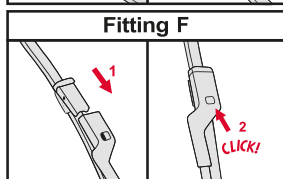

PLATT TORKARBLAD: OE EFTERMONTERING

PLATT TORKARBLAD: RETROPASSNING