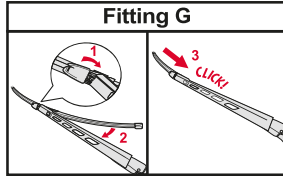

STANDARD BLADE WITH MULTICLIP	STANDARD BLADE BAYONET AND HOOK CONNECTOR	STANDARD BLADE WITH TWIN-SCREW CONNECTOR	
<p data-bbox="148 459 346 526">How to replace the blade</p> <p data-bbox="148 537 231 571">Hook</p>  <p data-bbox="148 1097 280 1153">Multi Clip 9x3 mm 9x4 mm</p>	<p data-bbox="479 459 677 526">How to replace the blade</p> <p data-bbox="479 537 627 571">Bayonet</p>  <p data-bbox="479 985 611 1030">A Hook</p>  <p data-bbox="479 1456 611 1500">B Hook</p> 	<p data-bbox="809 459 1007 526">How to replace the blade</p> <p data-bbox="809 537 958 571">Twin-screw</p> 	<p data-bbox="1139 459 1338 526">How to replace the blade</p> <p data-bbox="1139 537 1288 571">Twin-screw</p> 

FLAT BLADES: RETROFIT

Wiper Blades | Fitting instructions

GB

Hybrid Blades

<p>How to detach the old blade</p> <ol style="list-style-type: none">   <p>How to attach the new blade</p> <ol style="list-style-type: none">    	<p>Place the wiper arm over the picture to determine the size</p>  <p>7 mm 9x3=>No need to change clip (Go to "How to install blade")</p> <p>11 mm 9x4=>Change to attached adaptor (Go to "How to change clip")</p>	<p>How to change the clip</p> <ol style="list-style-type: none">        	<p>How to install the blade</p> <ol style="list-style-type: none">    
---	---	--	--