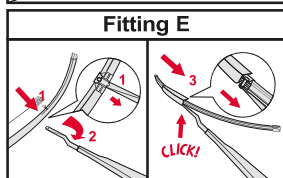

PLATT TORKARBLAD: OE EFTERMONTERING

PLATT TORKARBLAD: RETROPASSNING