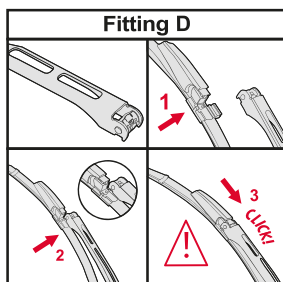

FLATBLADES: OE-ERSATZ

RETROFIT-FLATBLADES