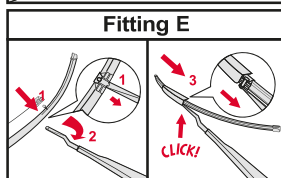

ESCOBILLAS PLANAS: SUSTITUCION OE

ESCOBILLAS PLANAS: RETROFIT