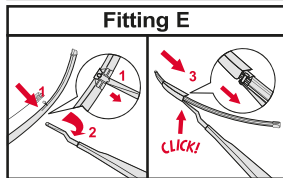

STANDARD BLADE WITH MULTICLIP	STANDARD BLADE BAYONET AND HOOK CONNECTOR	STANDARD BLADE WITH TWIN-SCREW CONNECTOR	
<p data-bbox="148 459 346 526">How to replace the blade</p> <p data-bbox="148 537 231 571">Hook</p>  <p data-bbox="148 1097 280 1153">Multi Clip 9x3 mm 9x4 mm</p>	<p data-bbox="479 459 677 526">How to replace the blade</p> <p data-bbox="479 537 627 571">Bayonet</p>  <p data-bbox="479 985 611 1030">A Hook</p>  <p data-bbox="479 1456 611 1500">B Hook</p> 	<p data-bbox="809 459 1007 526">How to replace the blade</p> <p data-bbox="809 537 958 571">Twin-screw</p> 	<p data-bbox="1139 459 1338 526">How to replace the blade</p> <p data-bbox="1139 537 1288 571">Twin-screw</p> 

Wiper Blades | Fitting instructions

GB

Rear Blades

Wiper Blades

Fitting instructions

GB

Flat Blades

FLAT BLADES: OE REPLACEMENT

FLAT BLADES: RETROFIT

Wiper Blades | Fitting instructions

GB

Hybrid Blades

<p>How to detach the old blade</p> <ol style="list-style-type: none">   <p>How to attach the new blade</p> <ol style="list-style-type: none">    	<p>Place the wiper arm over the picture to determine the size</p>  <p>7 mm 9x3=>No need to change clip (Go to "How to install blade")</p> <p>11 mm 9x4=>Change to attached adaptor (Go to "How to change clip")</p>	<p>How to change the clip</p> <ol style="list-style-type: none">        	<p>How to install the blade</p> <ol style="list-style-type: none">    
---	---	--	--