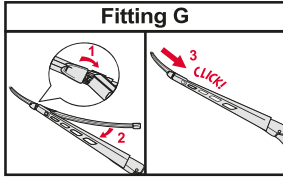

PL

Wycieraczki tylne

Wycieraczki płaskie

WYCIERACZKI PŁASKIE PAKOWANE W KOMPLETY

WYCIERACZKI PŁASKIE PAKOWANE POJEDYNCZO

PL

Wycieraczki hybrydowe

<p>How to detach the old blade</p> <p>1  Pull up</p> <p>2 </p> <p>How to attach the new blade</p> <p>1  Pull up</p> <p>2 </p> <p>3  CLICK! Push down</p>	<p>Place the wiper arm over the picture to determine the size</p> <p></p> <p>7 mm</p> <p>9x3=>No need to change clip (Go to "How to install blade")</p> <p>11 mm</p> <p>9x4=>Change to attached adaptor (Go to "How to change clip")</p>	<p>How to change the clip</p> <p>1  9x4 Clip First check if the clip is inside the package.</p> <p>2  Holder Clip Push here (both sides).</p> <p>3  Pull the holder upward and pinch the clip tip with your thumb and forefinger.</p> <p>4  Lift up the holder while pushing the tip from both sides to avoid the holder releasing from the clip. Next, pull up the holder.</p> <p>5  Blade without clip.</p> <p>6  Gutter Opening for rivet Guide pin Insert the guide pins inside the blade into the gutter of the clip.</p> <p>7  Push down the clip on the rivet of the blade until you can hear a "click" sound. Please follow this instruction to avoid clip damage.</p>	<p>How to install the blade</p> <p>1  Lift up the holder portion.</p> <p>2  Insert the arm in the clip while pushing the wiper rubber. Then rotate the blade.</p> <p>3  Pull up the blade to fit into the arm.</p> <p>4  Push holder until "click" sound. Check if the blade is installed properly.</p>
---	--	--	---