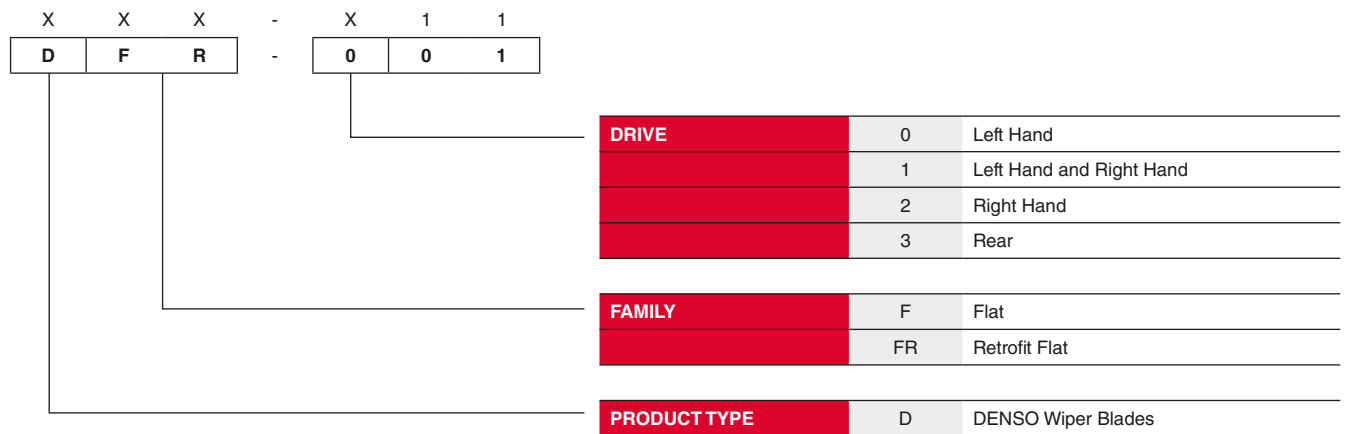

Wiper Blades | Identification Table

GB

Wiper Blade Part Number Key

Flat Blades