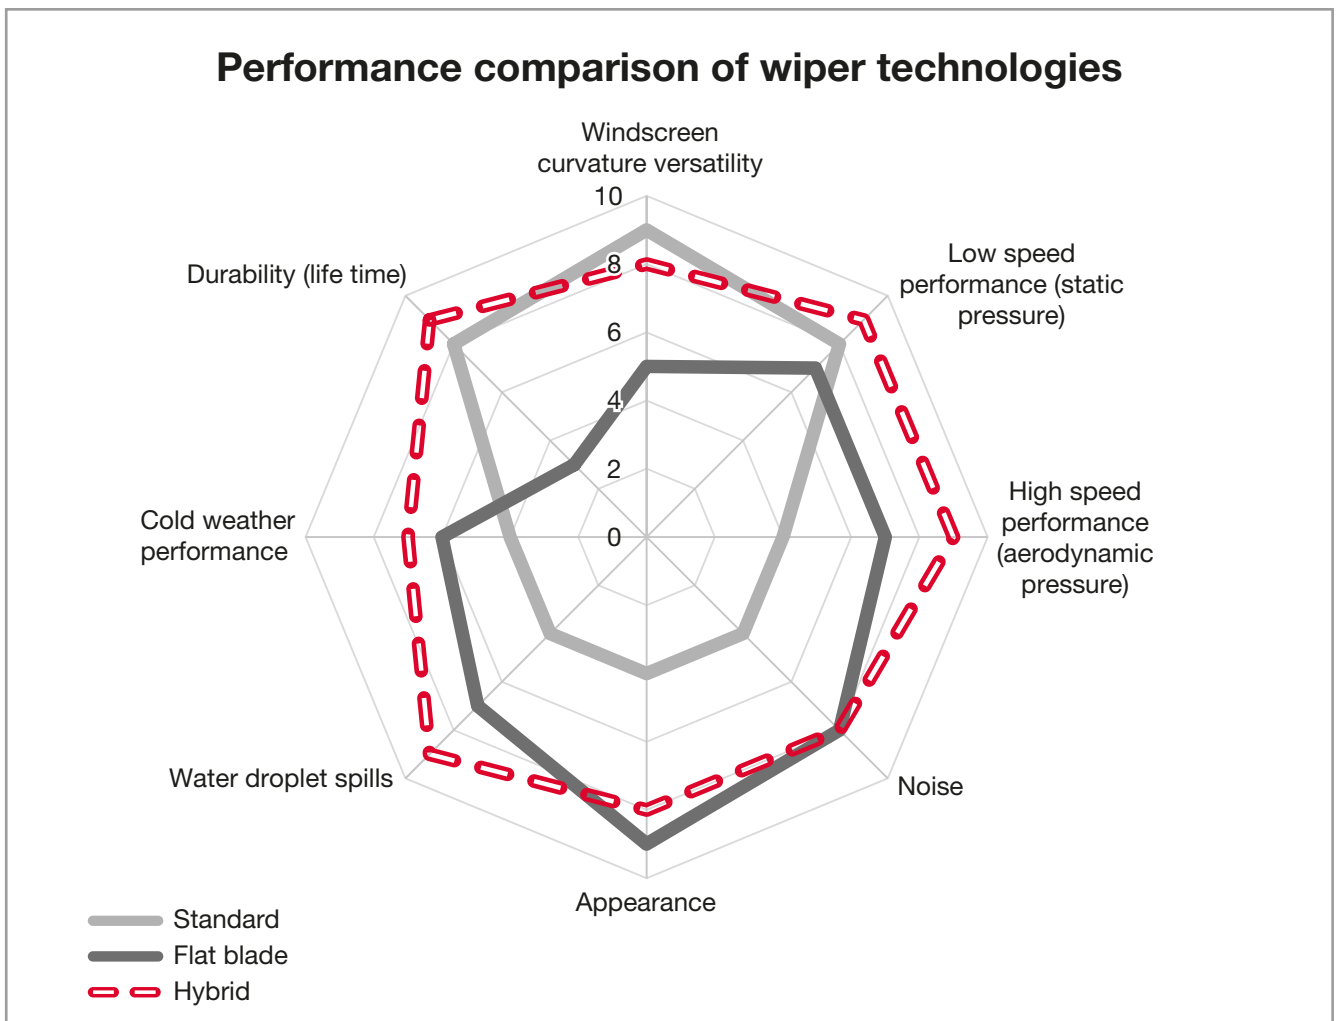

Each of the three Wiper Blade technologies in DENSO's range offers specific benefits. There are a number of industry-wide, core performance measures that differentiate each type; helping you choose the best blades for your needs:

- > **Windscreen curvature versatility:** Will the blade match both very flat windscreens and extremely curved ones? This is key for aftermarket businesses and ensuring a consolidated range
- > **Low speed performance (static pressure):** This provides the initial performance parameter
- > **High speed performance (aerodynamic pressure):** Essential for premium sector cars, and vehicles that are often driven on motorways
- > **Noise:** Are the blades noisy during use?
- > **Water droplet spills:** Do many water droplets fall off the blade and onto the windscreen after wiping?

- > **Cold weather performance:** Of particular importance in colder regions
- > **Dust resistance and durability (life time):** Dry wiping, sandy particles and UV radiation are the most common causes of premature wear – but rubber composition and blade construction can be optimised to improve these characteristics
- > **Appearance:** Modern, sleek designs upgrade the appearance of the car

The chart below compares the performance of each DENSO wiper technology, based on these performance parameters. In general, Hybrid Blades combine the best characteristics of both Standard and Flat Blade designs.