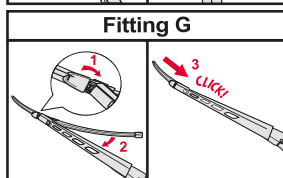

PLATT TORKARBLAD: OE EFTERMONTERING

PLATT TORKARBLAD: RETROPASSNING