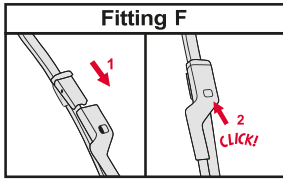

PL

Wycieraczki tylne

Wycieraczki płaskie

WYCIERACZKI PŁASKIE PAKOWANE W KOMPLETY

WYCIERACZKI PŁASKIE PAKOWANE POJEDYNCZO

PL

Wycieraczki hybrydowe

<p>How to detach the old blade</p> <p>1  Pull up</p> <p>2 </p> <p>How to attach the new blade</p> <p>1  Pull up</p> <p>2 </p> <p>3  CLICK! Push down</p>	<p>Place the wiper arm over the picture to determine the size</p> <p></p> <p>7 mm</p> <p>9x3=>No need to change clip (Go to "How to install blade")</p> <p>11 mm</p> <p>9x4=>Change to attached adaptor (Go to "How to change clip")</p>	<p>How to change the clip</p> <p>1  9x4 Clip First check if the clip is inside the package.</p> <p>2  Holder Clip Push here (both sides).</p> <p>3  Pull the holder upward and pinch the clip tip with your thumb and forefinger.</p> <p>4  Lift up the holder while pushing the tip from both sides to avoid the holder releasing from the clip. Next, pull up the holder.</p> <p>5  Blade without clip.</p> <p>6  Gutter Opening for rivet Guide pin Insert the guide pins inside the blade into the gutter of the clip.</p> <p>7  Push down the clip on the rivet of the blade until you can hear a "click" sound. Please follow this instruction to avoid clip damage.</p>	<p>How to install the blade</p> <p>1  Lift up the holder portion.</p> <p>2  Insert the arm in the clip while pushing the wiper rubber. Then rotate the blade.</p> <p>3  Pull up the blade to fit into the arm.</p> <p>4  Push holder until "click" sound. Check if the blade is installed properly.</p>
---	--	--	---