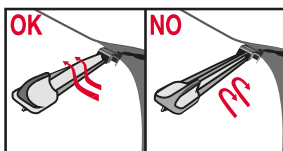

PL

Wycieraczki tylne

Wycieraczki płaskie

WYCIERACZKI PŁASKIE PAKOWANE W KOMPLETY

WYCIERACZKI PŁASKIE PAKOWANE POJEDYNCZO

PL

Wycieraczki hybrydowe

<p>How to detach the old blade</p> <p>1  Pull up</p> <p>2 </p> <p>How to attach the new blade</p> <p>1  Pull up</p> <p>2 </p> <p>3  CLICK! Push down</p>	<p>Place the wiper arm over the picture to determine the size</p> <p></p> <p>7 mm</p> <p>9x3=>No need to change clip (Go to "How to install blade")</p> <p>11 mm</p> <p>9x4=>Change to attached adaptor (Go to "How to change clip")</p>	<p>How to change the clip</p> <p>1  9x4 Clip First check if the clip is inside the package.</p> <p>2  Holder Clip Push here (both sides).</p> <p>3  Pull the holder upward and pinch the clip tip with your thumb and forefinger.</p> <p>4  Lift up the holder while pushing the tip from both sides to avoid the holder releasing from the clip. Next, pull up the holder.</p> <p>5  Blade without clip.</p> <p>6  Gutter Opening for rivet Guide pin Insert the guide pins inside the blade into the gutter of the clip.</p> <p>7  Push down the clip on the rivet of the blade until you can hear a "click" sound. Please follow this instruction to avoid clip damage.</p>	<p>How to install the blade</p> <p>1  Lift up the holder portion.</p> <p>2  Insert the arm in the clip while pushing the wiper rubber. Then rotate the blade.</p> <p>3  Pull up the blade to fit into the arm.</p> <p>4  Push holder until "click" sound. Check if the blade is installed properly.</p>
---	--	--	---