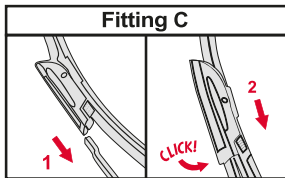

FLATBLADES: OE-ERSATZ

RETROFIT-FLATBLADES