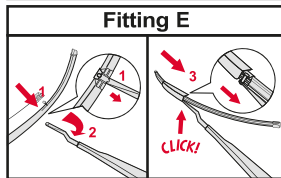

BALAIS PLATS : REMPLACEMENT OE

BALAIS PLATS : RETROFIT