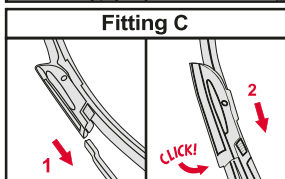

PLATT TORKARBLAD: OE EFTERMONTERING

PLATT TORKARBLAD: RETROPASSNING