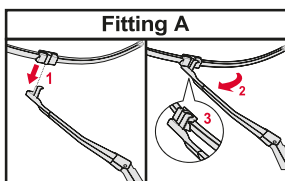

BALAIS PLATS : REMPLACEMENT OE

BALAIS PLATS : RETROFIT