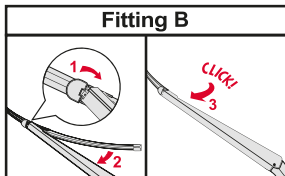

BALAIS PLATS : REMPLACEMENT OE

BALAIS PLATS : RETROFIT