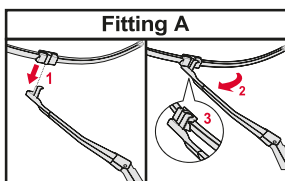

PL

Wycieraczki tylne

Wycieraczki płaskie

WYCIERACZKI PŁASKIE PAKOWANE W KOMPLETY

WYCIERACZKI PŁASKIE PAKOWANE POJEDYNCZO

PL

Wycieraczki hybrydowe

<p>How to detach the old blade</p> <p>1  Pull up</p> <p>2 </p> <p>How to attach the new blade</p> <p>1  Pull up</p> <p>2 </p> <p>3  CLICK! Push down</p>	<p>Place the wiper arm over the picture to determine the size</p> <p></p> <p>7 mm</p> <p>9x3=>No need to change clip (Go to "How to install blade")</p> <p>11 mm</p> <p>9x4=>Change to attached adaptor (Go to "How to change clip")</p>	<p>How to change the clip</p> <p>1  9x4 Clip First check if the clip is inside the package.</p> <p>2  Holder Clip Push here (both sides).</p> <p>3  Pull the holder upward and pinch the clip tip with your thumb and forefinger.</p> <p>4  Lift up the holder while pushing the tip from both sides to avoid the holder releasing from the clip. Next, pull up the holder.</p> <p>5  Blade without clip.</p> <p>6  Gutter Opening for rivet Guide pin Insert the guide pins inside the blade into the gutter of the clip.</p> <p>7  Push down the clip on the rivet of the blade until you can hear a "click" sound. Please follow this instruction to avoid clip damage.</p>	<p>How to install the blade</p> <p>1  Lift up the holder portion.</p> <p>2  Insert the arm in the clip while pushing the wiper rubber. Then rotate the blade.</p> <p>3  Pull up the blade to fit into the arm.</p> <p>4  Push holder until "click" sound. Check if the blade is installed properly.</p>
---	--	--	---