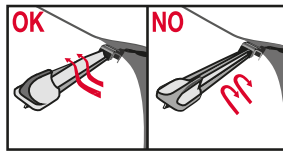

Wiper Blades

Fitting instructions

GB

Flat Blades