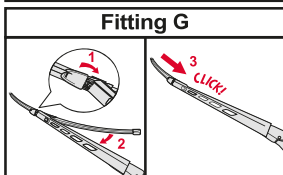

Spazzole posteriori

I

Spazzole Flat

SPAZZOLE FLAT: SOSTITUZIONE OE

SPAZZOLE FLAT: INSTALLAZIONE POSTERIORE

I

Spazzole Hybrid

<p>How to detach the old blade</p>  <p>1 Pull up</p>  <p>2</p> <p>How to attach the new blade</p>  <p>1 Pull up</p>  <p>2</p>  <p>3 CLICK! Push down</p>	<p>Place the wiper arm over the picture to determine the size</p>  <p>7 mm</p> <p>9x3=>No need to change clip (Go to "How to install blade")</p>  <p>11 mm</p> <p>9x4=>Change to attached adaptor (Go to "How to change clip")</p>	<p>How to change the clip</p>  <p>1 9x4 Clip First check if the clip is inside the package.</p>  <p>2 Holder Clip Push here (both sides).</p>  <p>3 Pull the holder upward and pinch the clip tip with your thumb and forefinger.</p>  <p>4 Lift up the holder while pushing the tip from both sides to avoid the holder releasing from the clip. Next, pull up the holder.</p>  <p>5 Blade without clip.</p>  <p>6 Gutter Opening for rivet Guide pin Insert the guide pins inside the blade into the gutter of the clip.</p>  <p>7 Push down the clip on the rivet of the blade until you can hear a "click" sound. Please follow this instruction to avoid clip damage.</p>	<p>How to install the blade</p>  <p>1 Lift up the holder portion.</p>  <p>2 Insert the arm in the clip while pushing the wiper rubber. Then rotate the blade.</p>  <p>3 Pull up the blade to fit into the arm.</p>  <p>4 Push holder until "click" sound. Check if the blade is installed properly.</p>
--	---	---	---