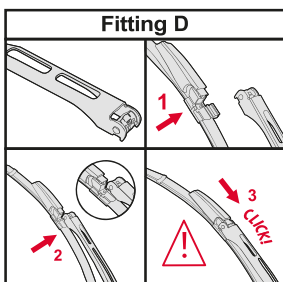

PL

Wycieraczki tylne

Wycieraczki płaskie

WYCIERACZKI PŁASKIE PAKOWANE W KOMPLETY

WYCIERACZKI PŁASKIE PAKOWANE POJEDYNCZO

PL

Wycieraczki hybrydowe

<p>How to detach the old blade</p> <p>1  Pull up</p> <p>2 </p> <p>How to attach the new blade</p> <p>1  Pull up</p> <p>2 </p> <p>3  CLICK! Push down</p>	<p>Place the wiper arm over the picture to determine the size</p> <p></p> <p>7 mm</p> <p>9x3=>No need to change clip (Go to "How to install blade")</p> <p>11 mm</p> <p>9x4=>Change to attached adaptor (Go to "How to change clip")</p>	<p>How to change the clip</p> <p>1  9x4 Clip First check if the clip is inside the package.</p> <p>2  Holder Clip Push here (both sides).</p> <p>3  Pull the holder upward and pinch the clip tip with your thumb and forefinger.</p> <p>4  Lift up the holder while pushing the tip from both sides to avoid the holder releasing from the clip. Next, pull up the holder.</p> <p>5  Blade without clip.</p> <p>6  Gutter Opening for rivet Guide pin Insert the guide pins inside the blade into the gutter of the clip.</p> <p>7  Push down the clip on the rivet of the blade until you can hear a "click" sound. Please follow this instruction to avoid clip damage.</p>	<p>How to install the blade</p> <p>1  Lift up the holder portion.</p> <p>2  Insert the arm in the clip while pushing the wiper rubber. Then rotate the blade.</p> <p>3  Pull up the blade to fit into the arm.</p> <p>4  Push holder until "click" sound. Check if the blade is installed properly.</p>
---	--	--	---