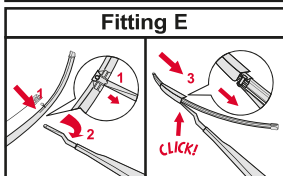

Spazzole posteriori

I

Spazzole Flat

SPAZZOLE FLAT: SOSTITUZIONE OE

SPAZZOLE FLAT: INSTALLAZIONE POSTERIORE

I

Spazzole Hybrid

<p>How to detach the old blade</p>  <p>1 Pull up</p>  <p>2</p> <p>How to attach the new blade</p>  <p>1 Pull up</p>  <p>2</p>  <p>3 CLICK! Push down</p>	<p>Place the wiper arm over the picture to determine the size</p>  <p>7 mm</p> <p>9x3=>No need to change clip (Go to "How to install blade")</p>  <p>11 mm</p> <p>9x4=>Change to attached adaptor (Go to "How to change clip")</p>	<p>How to change the clip</p>  <p>1 9x4 Clip First check if the clip is inside the package.</p>  <p>2 Holder Clip Push here (both sides).</p>  <p>3 Pull the holder upward and pinch the clip tip with your thumb and forefinger.</p>  <p>4 Lift up the holder while pushing the tip from both sides to avoid the holder releasing from the clip. Next, pull up the holder.</p>  <p>5 Blade without clip.</p>  <p>6 Gutter Opening for rivet Guide pin Insert the guide pins inside the blade into the gutter of the clip.</p>  <p>7 Push down the clip on the rivet of the blade until you can hear a "click" sound. Please follow this instruction to avoid clip damage.</p>	<p>How to install the blade</p>  <p>1 Lift up the holder portion.</p>  <p>2 Insert the arm in the clip while pushing the wiper rubber. Then rotate the blade.</p>  <p>3 Pull up the blade to fit into the arm.</p>  <p>4 Push holder until "click" sound. Check if the blade is installed properly.</p>
--	---	---	---