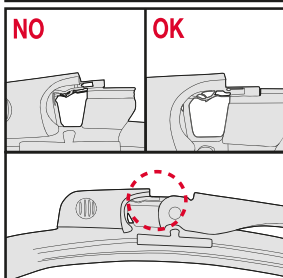

RU

Бескаркасные щетки стеклоочистителя

КОМПЛЕКТ БЕСКАРКАСНЫХ ЩЕТОК С ОРИГИНАЛЬНЫМ КРЕПЛЕНИЕМ

БЕСКАРКАСНЫЕ ЩЕТКИ С КРЕПЛЕНИЕМ ПОД КРЮК (УНИВЕРСАЛЬНЫЕ)