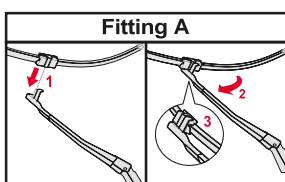

Spazzole posteriori

I

Spazzole Flat

SPAZZOLE FLAT: SOSTITUZIONE OE

SPAZZOLE FLAT: INSTALLAZIONE POSTERIORE

I

Spazzole Hybrid

<p>How to detach the old blade</p>  <p>1 Pull up</p>  <p>2</p> <p>How to attach the new blade</p>  <p>1 Pull up</p>  <p>2</p>  <p>3 CLICK! Push down</p>	<p>Place the wiper arm over the picture to determine the size</p>  <p>7 mm</p> <p>9x3=>No need to change clip (Go to "How to install blade")</p>  <p>11 mm</p> <p>9x4=>Change to attached adaptor (Go to "How to change clip")</p>	<p>How to change the clip</p>  <p>1 9x4 Clip First check if the clip is inside the package.</p>  <p>2 Holder Clip Push here (both sides).</p>  <p>3 Pull the holder upward and pinch the clip tip with your thumb and forefinger.</p>  <p>4 Lift up the holder while pushing the tip from both sides to avoid the holder releasing from the clip. Next, pull up the holder.</p>  <p>5 Blade without clip.</p>  <p>6 Gutter Opening for rivet Guide pin Insert the guide pins inside the blade into the gutter of the clip.</p>  <p>7 Push down the clip on the rivet of the blade until you can hear a "click" sound. Please follow this instruction to avoid clip damage.</p>	<p>How to install the blade</p>  <p>1 Lift up the holder portion.</p>  <p>2 Insert the arm in the clip while pushing the wiper rubber. Then rotate the blade.</p>  <p>3 Pull up the blade to fit into the arm.</p>  <p>4 Push holder until "click" sound. Check if the blade is installed properly.</p>
--	---	---	---