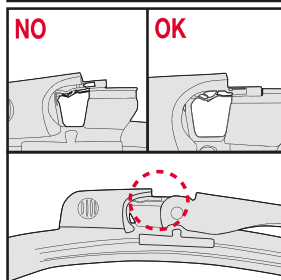

BALAIS PLATS : REMPLACEMENT OE

BALAIS PLATS : RETROFIT