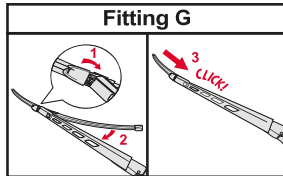

FLATBLADES: OE-ERSATZ

RETROFIT-FLATBLADES