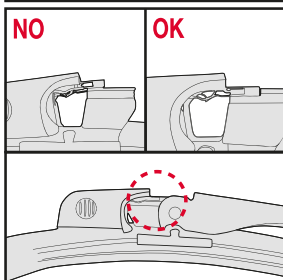

PL

Wycieraczki tylne

Wycieraczki płaskie

WYCIERACZKI PŁASKIE PAKOWANE W KOMPLETY

WYCIERACZKI PŁASKIE PAKOWANE POJEDYNCZO

PL

Wycieraczki hybrydowe

<p>How to detach the old blade</p> <p>1  Pull up</p> <p>2 </p> <p>How to attach the new blade</p> <p>1  Pull up</p> <p>2 </p> <p>3  CLICK! Push down</p>	<p>Place the wiper arm over the picture to determine the size</p> <p></p> <p>7 mm</p> <p>9x3=>No need to change clip (Go to "How to install blade")</p> <p>11 mm</p> <p>9x4=>Change to attached adaptor (Go to "How to change clip")</p>	<p>How to change the clip</p> <p>1  9x4 Clip First check if the clip is inside the package.</p> <p>2  Holder Clip Push here (both sides).</p> <p>3  Pull the holder upward and pinch the clip tip with your thumb and forefinger.</p> <p>4  Lift up the holder while pushing the tip from both sides to avoid the holder releasing from the clip. Next, pull up the holder.</p> <p>5  Blade without clip.</p> <p>6  Gutter Opening for rivet Guide pin Insert the guide pins inside the blade into the gutter of the clip.</p> <p>7  Push down the clip on the rivet of the blade until you can hear a "click" sound. Please follow this instruction to avoid clip damage.</p>	<p>How to install the blade</p> <p>1  Lift up the holder portion.</p> <p>2  Insert the arm in the clip while pushing the wiper rubber. Then rotate the blade.</p> <p>3  Pull up the blade to fit into the arm.</p> <p>4  Push holder until "click" sound. Check if the blade is installed properly.</p>
---	--	--	---