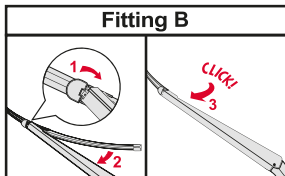

STANDARD BLADE WITH MULTICLIP	STANDARD BLADE BAYONET AND HOOK CONNECTOR	STANDARD BLADE WITH TWIN-SCREW CONNECTOR	
<p data-bbox="148 459 346 526">How to replace the blade</p> <p data-bbox="148 537 231 571">Hook</p>  <p data-bbox="148 1097 280 1153">Multi Clip 9x3 mm 9x4 mm</p>	<p data-bbox="479 459 677 526">How to replace the blade</p> <p data-bbox="479 537 627 571">Bayonet</p>  <p data-bbox="479 985 611 1030">A Hook</p>  <p data-bbox="479 1456 611 1500">B Hook</p> 	<p data-bbox="809 459 1007 526">How to replace the blade</p> <p data-bbox="809 537 958 571">Twin-screw</p> 	<p data-bbox="1139 459 1338 526">How to replace the blade</p> <p data-bbox="1139 537 1288 571">Twin-screw</p> 

Wiper Blades | Fitting instructions

GB

Rear Blades

Wiper Blades

Fitting instructions

GB

Flat Blades

FLAT BLADES: OE REPLACEMENT

FLAT BLADES: RETROFIT

Wiper Blades | Fitting instructions

GB

Hybrid Blades

<p>How to detach the old blade</p> <ol style="list-style-type: none">   <p>How to attach the new blade</p> <ol style="list-style-type: none">    	<p>Place the wiper arm over the picture to determine the size</p>  <p>7 mm 9x3=>No need to change clip (Go to "How to install blade")</p> <p>11 mm 9x4=>Change to attached adaptor (Go to "How to change clip")</p>	<p>How to change the clip</p> <ol style="list-style-type: none">        	<p>How to install the blade</p> <ol style="list-style-type: none">    
---	---	--	--