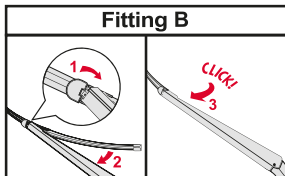

FLATBLADES: OE-ERSATZ

RETROFIT-FLATBLADES