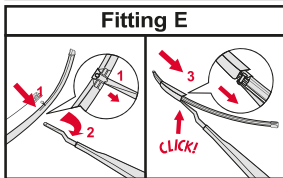

PL

Wycieraczki tylne

Wycieraczki płaskie

WYCIERACZKI PŁASKIE PAKOWANE W KOMPLETY

WYCIERACZKI PŁASKIE PAKOWANE POJEDYNCZO

PL

Wycieraczki hybrydowe

<p>How to detach the old blade</p> <p>1  Pull up</p> <p>2 </p> <p>How to attach the new blade</p> <p>1  Pull up</p> <p>2 </p> <p>3  CLICK! Push down</p>	<p>Place the wiper arm over the picture to determine the size</p> <p></p> <p>7 mm</p> <p>9x3=>No need to change clip (Go to "How to install blade")</p> <p>11 mm</p> <p>9x4=>Change to attached adaptor (Go to "How to change clip")</p>	<p>How to change the clip</p> <p>1  9x4 Clip First check if the clip is inside the package.</p> <p>2  Holder Clip Push here (both sides).</p> <p>3  Pull the holder upward and pinch the clip tip with your thumb and forefinger.</p> <p>4  Lift up the holder while pushing the tip from both sides to avoid the holder releasing from the clip. Next, pull up the holder.</p> <p>5  Blade without clip.</p> <p>6  Gutter Opening for rivet Guide pin Insert the guide pins inside the blade into the gutter of the clip.</p> <p>7  Push down the clip on the rivet of the blade until you can hear a "click" sound. Please follow this instruction to avoid clip damage.</p>	<p>How to install the blade</p> <p>1  Lift up the holder portion.</p> <p>2  Insert the arm in the clip while pushing the wiper rubber. Then rotate the blade.</p> <p>3  Pull up the blade to fit into the arm.</p> <p>4  Push holder until "click" sound. Check if the blade is installed properly.</p>
---	--	--	---