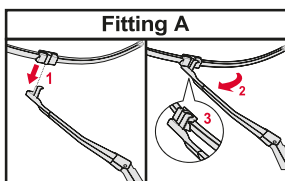

STANDARD BLADE WITH MULTICLIP	STANDARD BLADE BAYONET AND HOOK CONNECTOR	STANDARD BLADE WITH TWIN-SCREW CONNECTOR	
<p data-bbox="148 459 346 526">How to replace the blade</p> <p data-bbox="148 537 231 571">Hook</p>  <p data-bbox="148 1097 280 1153">Multi Clip 9x3 mm 9x4 mm</p>	<p data-bbox="479 459 677 526">How to replace the blade</p> <p data-bbox="479 537 627 571">Bayonet</p>  <p data-bbox="479 985 611 1030">A Hook</p>  <p data-bbox="479 1456 611 1500">B Hook</p> 	<p data-bbox="809 459 1007 526">How to replace the blade</p> <p data-bbox="809 537 958 571">Twin-screw</p> 	<p data-bbox="1139 459 1338 526">How to replace the blade</p> <p data-bbox="1139 537 1288 571">Twin-screw</p> 

FLAT BLADES: RETROFIT

Wiper Blades | Fitting instructions

GB

Hybrid Blades

<p>How to detach the old blade</p> <ol style="list-style-type: none">   <p>How to attach the new blade</p> <ol style="list-style-type: none">    	<p>Place the wiper arm over the picture to determine the size</p>  <p>7 mm 9x3=>No need to change clip (Go to "How to install blade")</p> <p>11 mm 9x4=>Change to attached adaptor (Go to "How to change clip")</p>	<p>How to change the clip</p> <ol style="list-style-type: none">        	<p>How to install the blade</p> <ol style="list-style-type: none">    
---	---	--	--