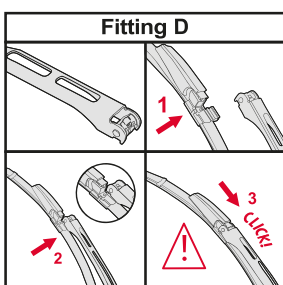

RU

Бескаркасные щетки стеклоочистителя

КОМПЛЕКТ БЕСКАРКАСНЫХ ЩЕТОК С ОРИГИНАЛЬНЫМ КРЕПЛЕНИЕМ

БЕСКАРКАСНЫЕ ЩЕТКИ С КРЕПЛЕНИЕМ ПОД КРЮК (УНИВЕРСАЛЬНЫЕ)