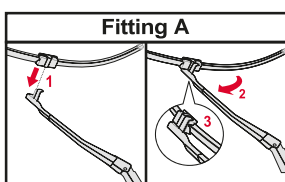

PLATT TORKARBLAD: OE EFTERMONTERING

PLATT TORKARBLAD: RETROPASSNING