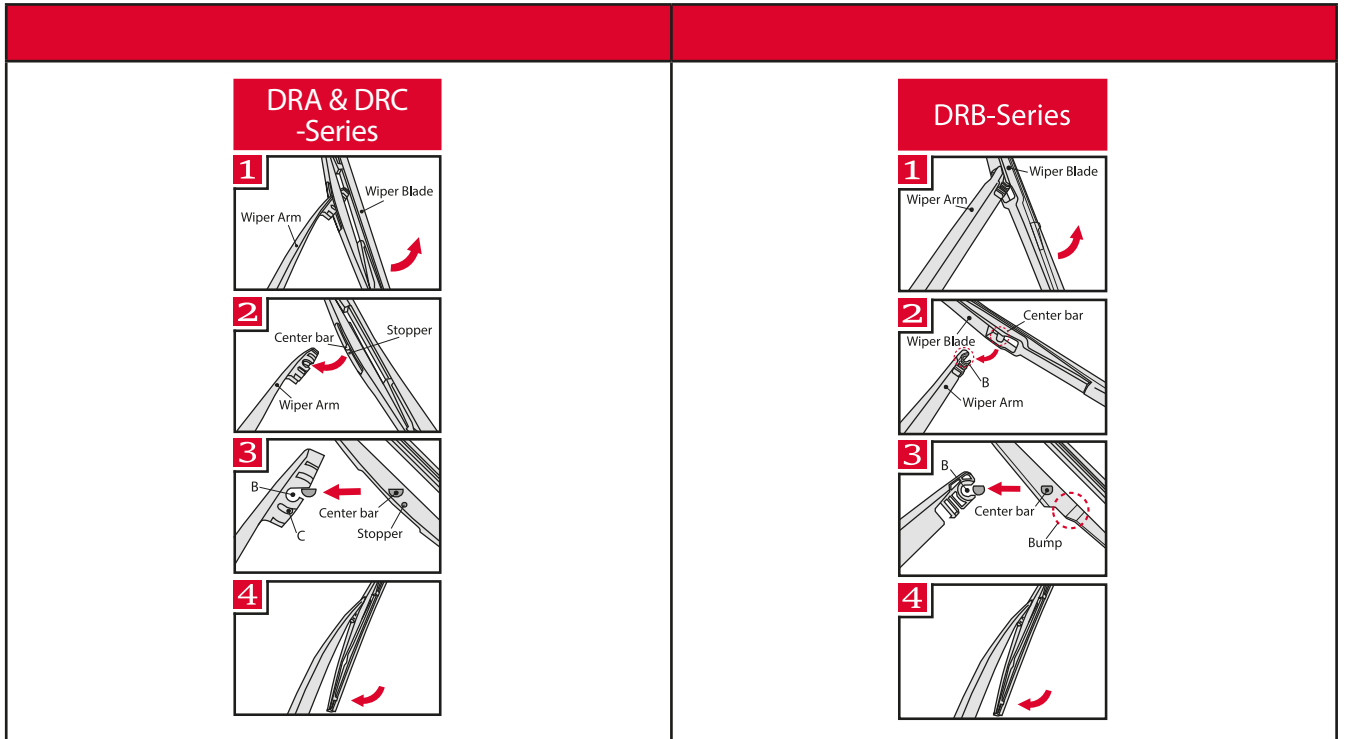

Wiper Blades | Fitting instructions

GB

Rear Blades