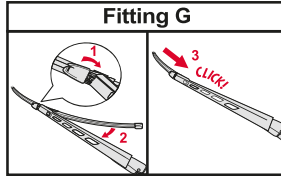

BALAIS PLATS : REMPLACEMENT OE

BALAIS PLATS : RETROFIT