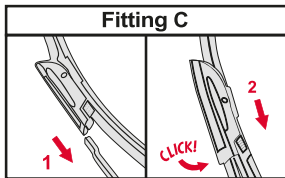

PL

Wycieraczki tylne

Wycieraczki płaskie

WYCIERACZKI PŁASKIE PAKOWANE W KOMPLETY

WYCIERACZKI PŁASKIE PAKOWANE POJEDYNCZO

PL

Wycieraczki hybrydowe

<p>How to detach the old blade</p> <p>1  Pull up</p> <p>2 </p> <p>How to attach the new blade</p> <p>1  Pull up</p> <p>2 </p> <p>3  CLICK! Push down</p>	<p>Place the wiper arm over the picture to determine the size</p> <p></p> <p>7 mm</p> <p>9x3=>No need to change clip (Go to "How to install blade")</p> <p>11 mm</p> <p>9x4=>Change to attached adaptor (Go to "How to change clip")</p>	<p>How to change the clip</p> <p>1  9x4 Clip First check if the clip is inside the package.</p> <p>2  Holder Clip Push here (both sides).</p> <p>3  Pull the holder upward and pinch the clip tip with your thumb and forefinger.</p> <p>4  Lift up the holder while pushing the tip from both sides to avoid the holder releasing from the clip. Next, pull up the holder.</p> <p>5  Blade without clip.</p> <p>6  Gutter Opening for rivet Guide pin Insert the guide pins inside the blade into the gutter of the clip.</p> <p>7  Push down the clip on the rivet of the blade until you can hear a "click" sound. Please follow this instruction to avoid clip damage.</p>	<p>How to install the blade</p> <p>1  Lift up the holder portion.</p> <p>2  Insert the arm in the clip while pushing the wiper rubber. Then rotate the blade.</p> <p>3  Pull up the blade to fit into the arm.</p> <p>4  Push holder until "click" sound. Check if the blade is installed properly.</p>
---	--	--	---