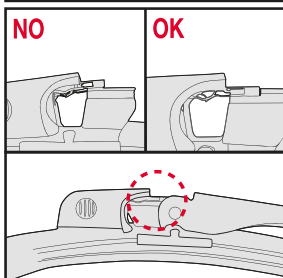

Spazzole posteriori

I

Spazzole Flat

SPAZZOLE FLAT: SOSTITUZIONE OE

SPAZZOLE FLAT: INSTALLAZIONE POSTERIORE

I

Spazzole Hybrid

<p>How to detach the old blade</p>  <p>1 Pull up</p>  <p>2</p> <p>How to attach the new blade</p>  <p>1 Pull up</p>  <p>2</p>  <p>3 CLICK! Push down</p>	<p>Place the wiper arm over the picture to determine the size</p>  <p>7 mm</p> <p>9x3=>No need to change clip (Go to "How to install blade")</p>  <p>11 mm</p> <p>9x4=>Change to attached adaptor (Go to "How to change clip")</p>	<p>How to change the clip</p>  <p>1 9x4 Clip First check if the clip is inside the package.</p>  <p>2 Holder Clip Push here (both sides).</p>  <p>3 Pull the holder upward and pinch the clip tip with your thumb and forefinger.</p>  <p>4 Lift up the holder while pushing the tip from both sides to avoid the holder releasing from the clip. Next, pull up the holder.</p>  <p>5 Blade without clip.</p>  <p>6 Gutter Opening for rivet Guide pin Insert the guide pins inside the blade into the gutter of the clip.</p>  <p>7 Push down the clip on the rivet of the blade until you can hear a "click" sound. Please follow this instruction to avoid clip damage.</p>	<p>How to install the blade</p>  <p>1 Lift up the holder portion.</p>  <p>2 Insert the arm in the clip while pushing the wiper rubber. Then rotate the blade.</p>  <p>3 Pull up the blade to fit into the arm.</p>  <p>4 Push holder until "click" sound. Check if the blade is installed properly.</p>
--	---	---	---