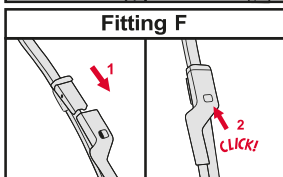

Spazzole posteriori

I

Spazzole Flat

SPAZZOLE FLAT: SOSTITUZIONE OE

SPAZZOLE FLAT: INSTALLAZIONE POSTERIORE

I

Spazzole Hybrid

<p>How to detach the old blade</p>  <p>1 Pull up</p>  <p>2</p> <p>How to attach the new blade</p>  <p>1 Pull up</p>  <p>2</p>  <p>3 CLICK! Push down</p>	<p>Place the wiper arm over the picture to determine the size</p>  <p>7 mm</p> <p>9x3=>No need to change clip (Go to "How to install blade")</p>  <p>11 mm</p> <p>9x4=>Change to attached adaptor (Go to "How to change clip")</p>	<p>How to change the clip</p>  <p>1 9x4 Clip First check if the clip is inside the package.</p>  <p>2 Holder Clip Push here (both sides).</p>  <p>3 Pull the holder upward and pinch the clip tip with your thumb and forefinger.</p>  <p>4 Lift up the holder while pushing the tip from both sides to avoid the holder releasing from the clip. Next, pull up the holder.</p>  <p>5 Blade without clip.</p>  <p>6 Gutter Opening for rivet Guide pin Insert the guide pins inside the blade into the gutter of the clip.</p>  <p>7 Push down the clip on the rivet of the blade until you can hear a "click" sound. Please follow this instruction to avoid clip damage.</p>	<p>How to install the blade</p>  <p>1 Lift up the holder portion.</p>  <p>2 Insert the arm in the clip while pushing the wiper rubber. Then rotate the blade.</p>  <p>3 Pull up the blade to fit into the arm.</p>  <p>4 Push holder until "click" sound. Check if the blade is installed properly.</p>
--	---	---	---