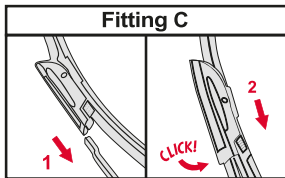

STANDARD BLADE WITH MULTICLIP	STANDARD BLADE BAYONET AND HOOK CONNECTOR	STANDARD BLADE WITH TWIN-SCREW CONNECTOR	
<p data-bbox="148 459 346 526">How to replace the blade</p> <p data-bbox="148 537 231 571">Hook</p>  <p data-bbox="148 1097 280 1153">Multi Clip 9x3 mm 9x4 mm</p>	<p data-bbox="479 459 677 526">How to replace the blade</p> <p data-bbox="479 537 627 571">Bayonet</p>  <p data-bbox="479 985 611 1030">A Hook</p>  <p data-bbox="479 1456 611 1500">B Hook</p> 	<p data-bbox="809 459 1007 526">How to replace the blade</p> <p data-bbox="809 537 958 571">Twin-screw</p> 	<p data-bbox="1139 459 1338 526">How to replace the blade</p> <p data-bbox="1139 537 1288 571">Twin-screw</p> 

FLAT BLADES: RETROFIT

Wiper Blades | Fitting instructions

GB

Hybrid Blades

<p>How to detach the old blade</p> <ol style="list-style-type: none">   <p>How to attach the new blade</p> <ol style="list-style-type: none">    	<p>Place the wiper arm over the picture to determine the size</p>  <p>7 mm 9x3=>No need to change clip (Go to "How to install blade")</p> <p>11 mm 9x4=>Change to attached adaptor (Go to "How to change clip")</p>	<p>How to change the clip</p> <ol style="list-style-type: none">        	<p>How to install the blade</p> <ol style="list-style-type: none">    
---	---	--	--