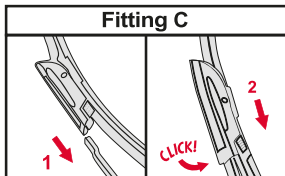

Spazzole posteriori

I

Spazzole Flat

SPAZZOLE FLAT: SOSTITUZIONE OE

SPAZZOLE FLAT: INSTALLAZIONE POSTERIORE

I

Spazzole Hybrid

<p>How to detach the old blade</p>  <p>1 Pull up</p>  <p>2</p> <p>How to attach the new blade</p>  <p>1 Pull up</p>  <p>2</p>  <p>3 CLICK! Push down</p>	<p>Place the wiper arm over the picture to determine the size</p>  <p>7 mm</p> <p>9x3=>No need to change clip (Go to "How to install blade")</p>  <p>11 mm</p> <p>9x4=>Change to attached adaptor (Go to "How to change clip")</p>	<p>How to change the clip</p>  <p>1 9x4 Clip First check if the clip is inside the package.</p>  <p>2 Holder Clip Push here (both sides).</p>  <p>3 Pull the holder upward and pinch the clip tip with your thumb and forefinger.</p>  <p>4 Lift up the holder while pushing the tip from both sides to avoid the holder releasing from the clip. Next, pull up the holder.</p>  <p>5 Blade without clip.</p>  <p>6 Gutter Opening for rivet Guide pin Insert the guide pins inside the blade into the gutter of the clip.</p>  <p>7 Push down the clip on the rivet of the blade until you can hear a "click" sound. Please follow this instruction to avoid clip damage.</p>	<p>How to install the blade</p>  <p>1 Lift up the holder portion.</p>  <p>2 Insert the arm in the clip while pushing the wiper rubber. Then rotate the blade.</p>  <p>3 Pull up the blade to fit into the arm.</p>  <p>4 Push holder until "click" sound. Check if the blade is installed properly.</p>
--	---	---	---