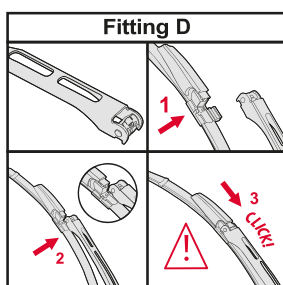

PLATT TORKARBLAD: OE EFTERMONTERING

PLATT TORKARBLAD: RETROPASSNING