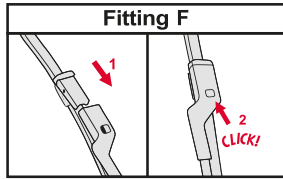

STANDARD BLADE WITH MULTICLIP	STANDARD BLADE BAYONET AND HOOK CONNECTOR	STANDARD BLADE WITH TWIN-SCREW CONNECTOR	
<p data-bbox="148 459 346 526">How to replace the blade</p> <p data-bbox="148 537 231 571">Hook</p>  <p data-bbox="148 1097 280 1153">Multi Clip 9x3 mm 9x4 mm</p>	<p data-bbox="479 459 677 526">How to replace the blade</p> <p data-bbox="479 537 627 571">Bayonet</p>  <p data-bbox="479 985 611 1030">A Hook</p>  <p data-bbox="479 1456 611 1500">B Hook</p> 	<p data-bbox="809 459 1007 526">How to replace the blade</p> <p data-bbox="809 537 958 571">Twin-screw</p> 	<p data-bbox="1139 459 1338 526">How to replace the blade</p> <p data-bbox="1139 537 1288 571">Twin-screw</p> 

FLAT BLADES: RETROFIT

Wiper Blades | Fitting instructions

GB

Hybrid Blades

<p>How to detach the old blade</p> <ol style="list-style-type: none">   <p>How to attach the new blade</p> <ol style="list-style-type: none">    	<p>Place the wiper arm over the picture to determine the size</p>  <p>7 mm 9x3=>No need to change clip (Go to "How to install blade")</p> <p>11 mm 9x4=>Change to attached adaptor (Go to "How to change clip")</p>	<p>How to change the clip</p> <ol style="list-style-type: none">        	<p>How to install the blade</p> <ol style="list-style-type: none">    
---	---	--	--