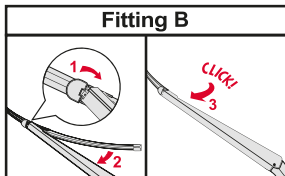

Spazzole posteriori

I

Spazzole Flat

SPAZZOLE FLAT: SOSTITUZIONE OE

SPAZZOLE FLAT: INSTALLAZIONE POSTERIORE

I

Spazzole Hybrid

<p>How to detach the old blade</p>  <p>1 Pull up</p>  <p>2</p> <p>How to attach the new blade</p>  <p>1 Pull up</p>  <p>2</p>  <p>3 CLICK! Push down</p>	<p>Place the wiper arm over the picture to determine the size</p>  <p>7 mm</p> <p>9x3=>No need to change clip (Go to "How to install blade")</p>  <p>11 mm</p> <p>9x4=>Change to attached adaptor (Go to "How to change clip")</p>	<p>How to change the clip</p>  <p>1 9x4 Clip First check if the clip is inside the package.</p>  <p>2 Holder Clip Push here (both sides).</p>  <p>3 Pull the holder upward and pinch the clip tip with your thumb and forefinger.</p>  <p>4 Lift up the holder while pushing the tip from both sides to avoid the holder releasing from the clip. Next, pull up the holder.</p>  <p>5 Blade without clip.</p>  <p>6 Gutter Opening for rivet Guide pin Insert the guide pins inside the blade into the gutter of the clip.</p>  <p>7 Push down the clip on the rivet of the blade until you can hear a "click" sound. Please follow this instruction to avoid clip damage.</p>	<p>How to install the blade</p>  <p>1 Lift up the holder portion.</p>  <p>2 Insert the arm in the clip while pushing the wiper rubber. Then rotate the blade.</p>  <p>3 Pull up the blade to fit into the arm.</p>  <p>4 Push holder until "click" sound. Check if the blade is installed properly.</p>
--	---	---	---