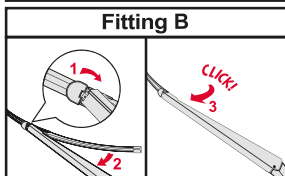

PLATT TORKARBLAD: OE EFTERMONTERING

PLATT TORKARBLAD: RETROPASSNING