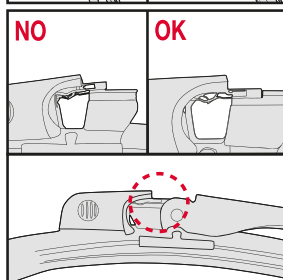

PLATT TORKARBLAD: OE EFTERMONTERING

PLATT TORKARBLAD: RETROPASSNING