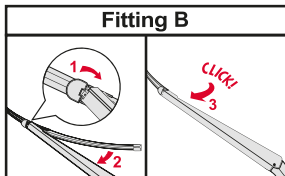

PL

Wycieraczki tylne

Wycieraczki płaskie

WYCIERACZKI PŁASKIE PAKOWANE W KOMPLETY

WYCIERACZKI PŁASKIE PAKOWANE POJEDYNCZO

PL

Wycieraczki hybrydowe

<p>How to detach the old blade</p> <p>1  Pull up</p> <p>2 </p> <p>How to attach the new blade</p> <p>1  Pull up</p> <p>2 </p> <p>3  CLICK! Push down</p>	<p>Place the wiper arm over the picture to determine the size</p> <p></p> <p>7 mm</p> <p>9x3=>No need to change clip (Go to "How to install blade")</p> <p>11 mm</p> <p>9x4=>Change to attached adaptor (Go to "How to change clip")</p>	<p>How to change the clip</p> <p>1  9x4 Clip First check if the clip is inside the package.</p> <p>2  Holder Clip Push here (both sides).</p> <p>3  Pull the holder upward and pinch the clip tip with your thumb and forefinger.</p> <p>4  Lift up the holder while pushing the tip from both sides to avoid the holder releasing from the clip. Next, pull up the holder.</p> <p>5  Blade without clip.</p> <p>6  Gutter Opening for rivet Guide pin Insert the guide pins inside the blade into the gutter of the clip.</p> <p>7  Push down the clip on the rivet of the blade until you can hear a "click" sound. Please follow this instruction to avoid clip damage.</p>	<p>How to install the blade</p> <p>1  Lift up the holder portion.</p> <p>2  Insert the arm in the clip while pushing the wiper rubber. Then rotate the blade.</p> <p>3  Pull up the blade to fit into the arm.</p> <p>4  Push holder until "click" sound. Check if the blade is installed properly.</p>
---	--	--	---